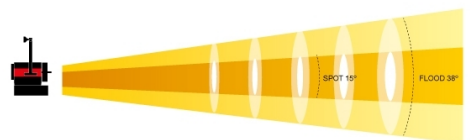

FRESNEL SPL-1000/BI/MO SPL-1000/BI/PO

SPOT						
Distancia	5 mts	6 mts	7 mts	8 mts	9 mts	10 mts
Center beam	12009 lux	9165 lux	6625 lux	5160 lux	4184 lux	3231 lux
Light beam diameter	4,10 mts	4,60 mts	5,10 mts	5,60 mts	6,40 mts	6,90 mts
CCT	6500	6500	6500	6500	6500	6500
CRI	96	96	96	96	96	96
Center beam	8328 lux	5856 lux	4828 lux	3338 lux	2697 lux	1835 lux
CCT	2800	2800	2800	2800	2800	2800
CRI	97	97	97	97	97	97