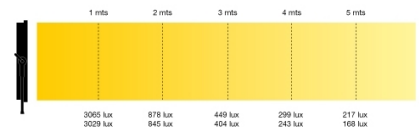

PRIXMA FLEX 200w 53-43

	1 mts	2 mts	3 mts	4 mts	5 mts
Distancia	1 mts	2 mts	3 mts	4 mts	5 mts
Center beam	5439 lux	1758 lux	866 lux	558 lux	405 lux
CCT	6300	6300	6300	6300	6300
CRI	96,5	96,5	96,5	96,5	96,5
Center beam	5158 lux	1563 lux	805 lux	510 lux	373 lux
CCT	2700	2700	2700	2700	2700
CRI	97	97	97	97	97