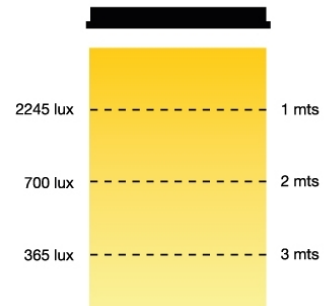

LED CEILING PANEL 80W SURFACE MOUNTING

LED CEILING PANEL

LED ceiling panel for surface mounting. Dimming 0-10V or DMX or Non dimming versions. Single white led lighting 3200K° or 5600K°, or Bi-color 3200K° to 5600K°. 80W power light, High CRI?95. Frame dimensions 600x600mm, provided with white opal diffuser or transparent microprismatic diffuser. Finished white or black color. AC100 to 240V.

LED CEILING PANEL 80W 73-20

Distance	1 mts	2 mts	3 mts
Center beam	2245 lux	700 lux	365 lux
Ø beam	3 mts ²	4 mts ²	7 mts ²

MODELS

73-20

- Led Ceiling Panel for Surface mounting
- Dimming 0-10V or via DMX512 or Non Dimming versions
- Power 80W, High CRI?95
- Dimmensions 600x600mm
- Option diffusers with White Opal Diffusser or Transparent Microprismatic Diffuser