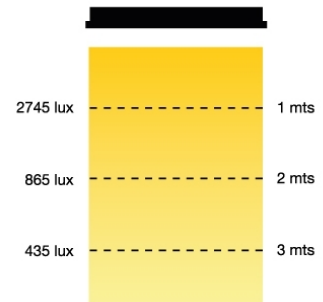

LED CEILING PANEL 80W FOR RECESSED MOUNTING

LED CEILING PANEL

LED ceiling panel for recessed mounting. Dimming 0-10V or DMX or Non dimming versions. Single white led lighting 3200K° or 5600K°, or Bi-color 3200K° to 5600K°. 80W power light, High CRI?95. Frame dimensions 600x600mm, provided with white opal diffuser or transparent microprismatic diffuser. Finished white or black color. AC100 to 240V.

LED CEILING PANEL 80W 73-28

Distance	1 mts	2 mts	3 mts
Center beam	2745 lux	865 lux	435 lux
Ø beam	4 mts ²	6 mts ²	8 mts ²

MODELS

73-28

- Led Ceiling Panel for Recessed mounting
- Dimming 0-10V or via DMX512 or Non Dimming versions
- Power 80W, High CRI?95
- Dimmensions 600x600mm
- Option diffusers with White Opal Diffusser or Transparent Microprismatic Diffuser