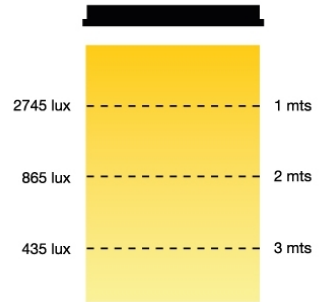

### LED CEILING PANEL

LED ceiling panel for recessed mounting. Dimming 0-10V or DMX or Non dimming versions. Single white led lighting 3200K° or 5600K°, or Bi-color 3200K° to 5600K°. 80W power light, High CRI?95. Frame dimensions 600x600mm, provided with white opal diffuser or transparent microprismatic diffuser. Finished white or black color. AC100 to 240V.

#### LED CEILING PANEL 80W 73-28

Distance	1 mts	2 mts	3 mts
Center beam	2745 lux	865 lux	435 lux
Ø beam	4 mts <sup>2</sup>	6 mts <sup>2</sup>	8 mts <sup>2</sup>

### 73-28

- Led Ceiling Panel for Recessed mounting
- Dimming 0-10V or via DMX512 or Non Dimming versions
- Power 80W, High CRI?95
- Dimmensions 600x600mm
- Option diffusers with White Opal Diffusser or Transparent Microprismatic Diffuser