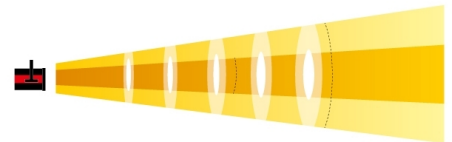

### Profiles for halogen lamp

Zoom Profile 10° to 28° for halogen lamp 650W, uses optical system of 5 lenses with double condenser lenses and glass reflector. Offers power light beam with high intensity throw 15mts distance, projecting images from gobos or using four beam shutters. Lightweight and strong construction allows easy installation or transportation.

#### ACENTO PROFILE ZOOM 50-20 650W

SPOT							
Distancia	2 mts	4 mts	6 mts	8 mts	10 mts	12 mts	14 mts
Center beam	13000 lux	3200 lux	1460 lux	800 lux	520 lux	370 lux	260 lux
Ø beam	0,3 mts	0,7 mts	1 mts	1,4 mts	1,7 mts	2,1 mts	2,4 mts

FLOOD							
Distancia	2 mts	4 mts	6 mts	8 mts	10 mts	12 mts	14 mts
Center beam	12900 lux	3180 lux	1440 lux	780 lux	500 lux	360 lux	250 lux
Ø beam	1 mts	2 mts	3 mts	4 mts	5 mts	6 mts	7 mts