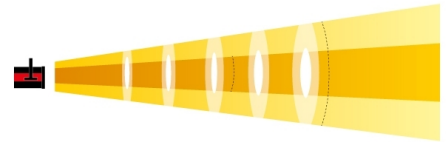

### Profiles for halogen lamp

Zoom Profile 20° to 40° for halogen lamp 650W, uses optical system of 5 lenses with double condenser lenses and glass reflector. Offers power light beam with high intensity throw 15mts distance, projecting images from gobos or using four beam shutters. Lightweight and strong construction allows easy installation or transportation.

#### ACENTO PROFILE ZOOM 50-21 650W

SPOT							
Distancia	2 mts	4 mts	6 mts	8 mts	10 mts	12 mts	14 mts
Center beam	12300 lux	3000 lux	1370 lux	770 lux	490 lux	340 lux	250 lux
Ø beam	0,7 mts	1,4 mts	2,1 mts	2,8 mts	3,5 mts	4,2 mts	4,9 mts