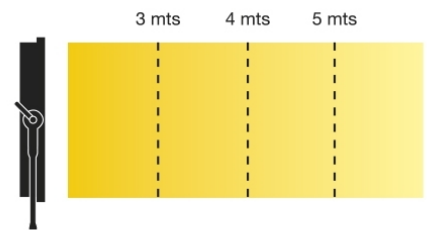

LEDs full calibrated with software and measured with a dedicated state-of-the-art spectrometer to ensure uniform color and same output performance for all Prixma Studio Pro RGBW lights.

Light aperture: 515 x 287mm with soft diffusion filter.

Distance	3 mts	4 mts	5 mts
Center beam	1360 lux	870 lux	600 lux
Beam angle	120	120	120
CCT	6500	6500	6500

L 177mm (6.96") W 660mm (25.98")

H 389mm (15.31")  8,900 kg

PRIXMA STUDIO PRO RGBWW 400W - CCT 2500K° to