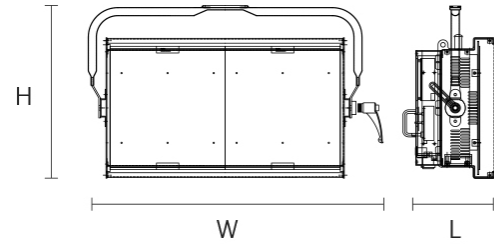

MODELS

54-01

- DMX / Manual control
- CRI?95
- Magenta/Green adjustments
- HSI control
- Built-in effects
- LEE & Rosco Filters built-in
- Dimmable 0 to 100%
- Flicker free
- Output wattage: 400W
- Available accessories: Barndoor 4-leaf, Egg Crate, C Clamp, Spigot 28mm and Safety cable

Distance	3 mts	4 mts	5 mts
Center beam	1360 lux	870 lux	600 lux
Beam angle	120	120	120
CCT	6500	6500	6500

L 177mm (6.96") W 660mm (25.98")

H 389mm (15.31")  8,900 kg

PRIXMA STUDIO PRO RGBWW 400W - CCT 2500K° to