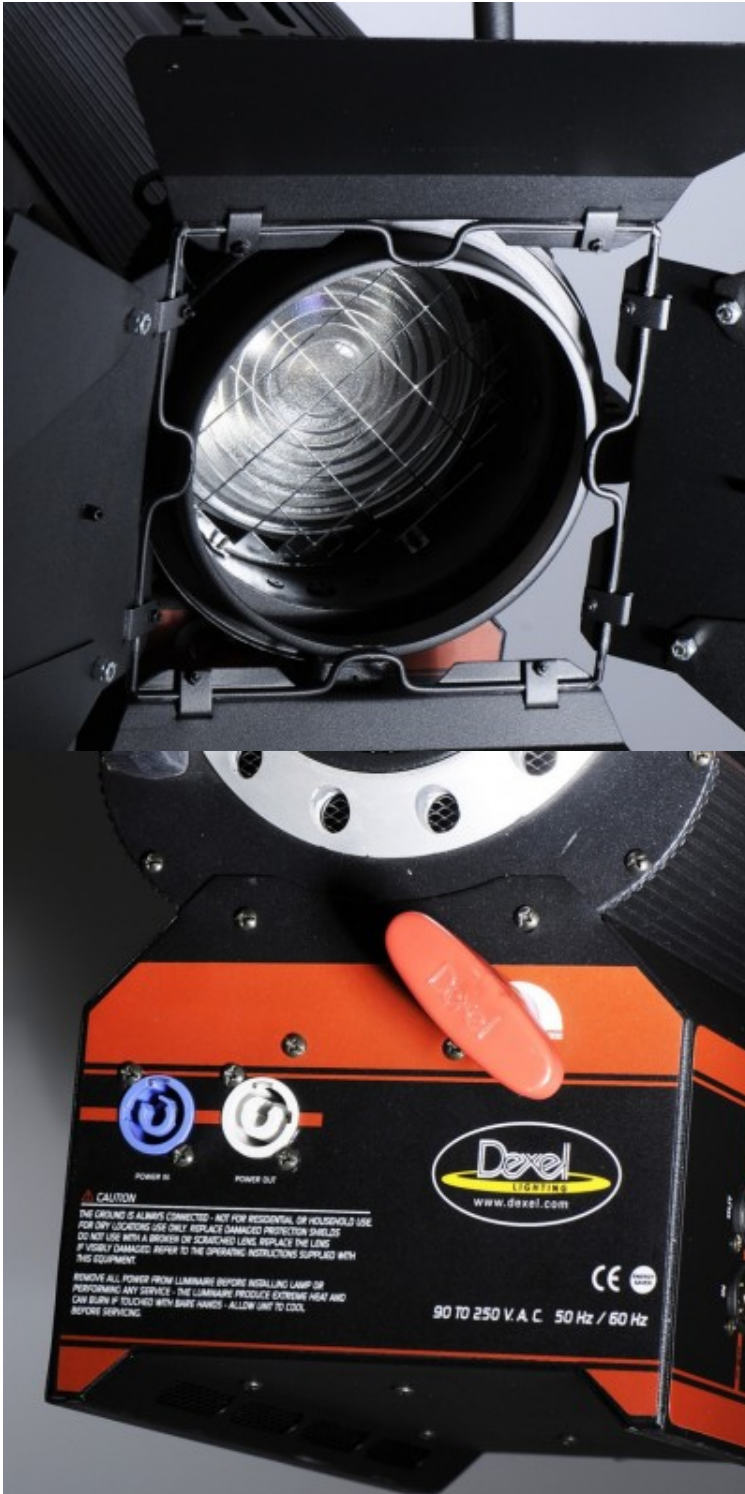

SUPPLIED WITH:

- Barndoor 4-leaf.
- Filter frame.
- Safety grid.
- 2 m power supply cable.