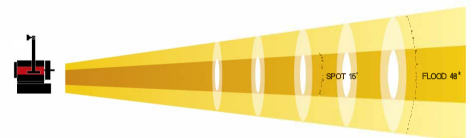

FLOOD					
Distancia	4 mts	5 mts	6mts	7 mts	8 mts
Center beam	2425 lux	1550 lux	1094 lux	854 lux	670 lux
Light beam diameter	3,00 mts	3,30 mts	3,80 mts	4,50 mts	5,20 mts
CCT	8150	8150	8150	8150	8150
CRI	95	95	95	95	95
Center beam	2065 lux	1879 lux	1375 lux	985 lux	750 lux
Light beam diameter	3,00 mts	3,30 mts	3,80 mts	4,50	5,20
CCT	3250	3250	3250	3250	3250
CAI	95	95	95	95	95