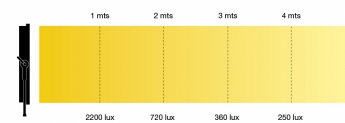

Distancia	1 mts	2 mts	3 mts	4 mts
Center beam	2200 lux	720 lux	360 lux	250 lux
CCT	3300	3300	3300	3300
CRI	94	94	94	94