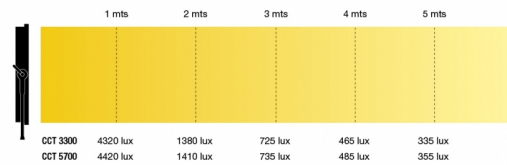

MODELOS

53-38 PRO II LED PANEL

- High Power 200W Soft lighting.
- CRI & TLCI ? 93.
- Adjustable Color temperature 3200K° to 5600K°.
- Available models single color 5600K° or 3200K°
- Full Flicker Free.
- Cooling without fan, no noise.
- Only 200W consumption
- Power 100V-240V or by battery 14,8V
- Control method DMX or Local (manual) dimming.
- Lightweight construction and attractive design
- Pole Operated availableV

DATOS FOTOMÉTRICOS

PRIXMA PRO II 53-38 Single color daylight 5600K^o

Distancia	1 mts	2 mts	3 mts	4 mts	5 mts
Center beam	3700 lux	1250 lux	650 lux	430 lux	310 lux
CCT	5600	5600	5600	5600	5600
CRI	94	94	94	94	94

DATOS FOTOMÉTRICOS

PRIXMA PRO II 53-38 Variable color 3200K^o - 5600K^o

Distancia	1 mts	2 mts	3 mts	4 mts	5 mts
Center beam	4320 lux	1380 lux	725 lux	465 lux	335 lux
CCT	3300	3300	3300	3300	3300
CRI	94	94	94	94	94
Center beam	4420 lux	1410 lux	735 lux	485 lux	355 lux
CCT	5700	5700	5700	5700	5700
CRI	94	94	94	94	94

DIMENSIONES

- L** 144mm (5.66")
- W** 868mm (34.17")
- H** 354mm (13.93")

FORNECIDO COM:

Power Supply