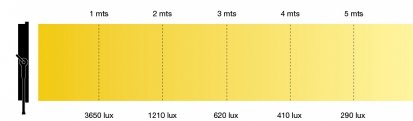

PRIXMA PRO II STUDIO 220W

STUDIO SOFT LED PANEL 220W

PRIXMA PRO are 200W professional Led lighting panels, offering lightweight and compact construction with style and design. Available versions with adjustable color temperature 3200K° to 5600K° (Bi-Color), and Single color 3200K° or 5600K°. Perfect application for TV Studios, Film and Photo. PRIMXA PRO II are new generation of lighting fixtures, developed with the latest technology for producing high performance in lighting and energy efficiency, with high CRI and TLCI rating. Operates cool without any fan. The consumption for PRIXMA Pro I is only 200W. PRIXMA Pro provides soft and even lighting for the whole range, deleting shadows, with high lighting quality. It works at 100-240V as well as with V-battery 14,8V

DATOS FOTOMÉTRICOS

PRIXMA PRO II 53-38 Single color tungsten 3200K°

Distancia	1 mts	2 mts	3 mts	4 mts	5 mts
Center beam	3650 lux	1210 lux	620 lux	410 lux	290 lux
CCT	3300	3300	3300	3300	3300
CRI	94	94	94	94	94

DIMENSIONES

- L** 144mm (5.66")
- W** 868mm (34.17")
- H** 354mm (13.93")

FORNECIDO COM:

Power Supply