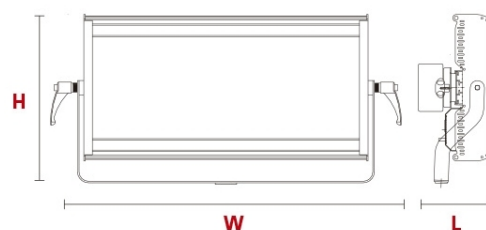

DIMENSIONES

- L** 144mm (5.66")
- W** 868mm (34.17")
- H** 354mm (13.93")

FORNECIDO COM:

Power Supply