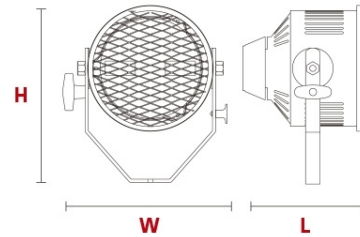

### PAR SPOT 200W BI-COLOR

Product Type: Indoor Par Lighting Bi-Color WW+CW  
 Power supply: AC110-240V/50-60Hz  
 Power consumption: 225W  
 Light source: 4x50w WW+CW LEDs (Pixel)  
 Beam Angle: 25° (15° and 38° optional)  
 DMX Channels: 4/7CH  
 Control Mode: Auto-run, Master/Slave, Sound-Active, DMX Mode  
 DMX In/Out: 3-pin XLR connectors  
 LED Lifespan: 500,000 hours  
 Electronic Dimming: 0-100% linear dimmer  
 Strobe: Variable strobe  
 Indicators: LED digital display  
 Power connector: powercord  
 Housing case: Aluminum alloy body  
 Protection class IP: IP 20  
 weight? 4.5kg

### DATOS FOTOMÉTRICOS

## DIMENSIONES

<b>L</b>	155mm (6.10")
<b>W</b>	230mm (9.06")
<b>H</b>	235mm (9.25")
	2.6kg (5.73 Lbs)
	260x260x230mm (10.24"x10.24"x9.06")