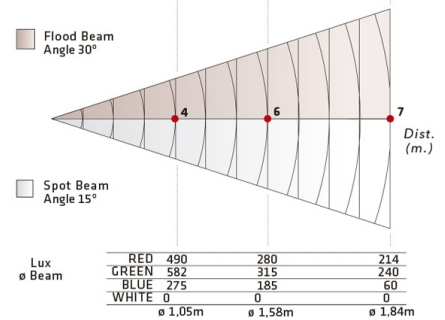

LED ELLIPSOIDAL 250W RGBW ZOOM 15- 30°

LED ELLIPSOIDAL 250W RGBW ZOOM 15-30°

LED Ellipsoidal Zoom RGBW 250W for theatre, events, display and architectural lighting applications. Offers several of selectable colors and allows to create a lot of different stages and environments. It provides intense accent light output, with adjustable beam, framing shutters, gobo and iris. Bringing a lot of advantages as less power consumption and no dimmer circuits, no cost lamps replacements, and no cost for replacing filter colors. Delivers the performance of a 650w halogen ellipsoidal fixture.

DATOS FOTOMÉTRICOS

	RED	372	245	205
Lux	GREEN	430	248	212
° Beam	BLUE	248	175	157
	WHITE	0	0	0
		ø 2,14m	ø 3,22m	ø 3,75m

MODELOS

53-14RGBW 250W 15-30°

- No more lamps replacements
- No cost of filter colors
- No external dimmers required
- Low energy consume
- Less heat
- Long life of led source, 40000 hs
- Variabbe beam angle 15° to 30°
- Thousands of color choice form the RGBW engine

DIMENSIONES

L 687mm (27.04")

W 376mm (14.8")

H 340mm (13.38")

FORNECIDO COM:

- Four shutters
- Gobo holder
- Enable for using Iris diafragma (Optional)