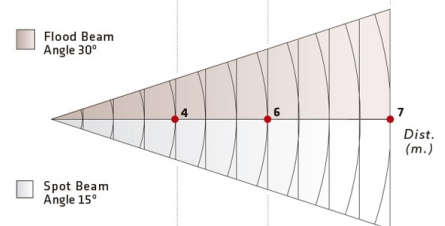

LED ELLIPSOIDAL 150W RGBW 15-30°

LED ELLIPSOIDAL 150W RGBW 15-30°

LED Ellipsoidal Zoom RGBW 150W for theatre, events, display and architectural lighting applications. Offers several of selectable colors and allows to create a lot of different stages and environments. It provides intense accent light output, with adjustable beam, framing shutters, gobo and iris. Bringing a lot of advantages as less power consumption and no dimmer circuits, no cost lamps replacements, and no cost for replacing filter colors. Delivers the performance of a 650w halogen ellipsoidal fixture.

DATOS FOTOMÉTRICOS

	RED	372	245	205
Lux	GREEN	430	248	212
∅ Beam	BLUE	248	175	157
	WHITE	0	0	0
		∅ 2,14m	∅ 3,22m	∅ 3,75m

	RED	490	280	214
Lux	GREEN	582	315	240
∅ Beam	BLUE	275	185	60
	WHITE	0	0	0
		∅ 1,05m	∅ 1,58m	∅ 1,84m

DIMENSIONES

L 687mm (27.04")

W 376mm (14.8")

H 340mm (13.38")

FORNECIDO COM:

- Four shutters
- Gobo holder
- Enable for using Iris diafragma (Optional)