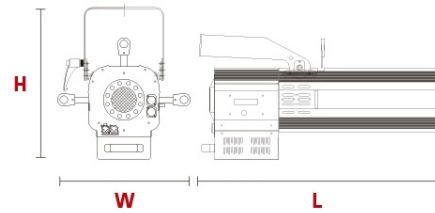

DATOS FOTOMÉTRICOS

	RED	372	245	205
Lux	GREEN	430	248	212
° Beam	BLUE	248	175	157
	WHITE	0	0	0
		ø 2,14m	ø 3,22m	ø 3,75m

MODELOS

53-14RGBW 250W 15-30°

- No more lamps replacements
- No cost of filter colors
- No external dimmers required
- Low energy consume
- Less heat
- Long life of led source, 40000 hs
- Variabbe beam angle 15° to 30°
- Thousands of color choice form the RGBW engine

DIMENSIONES

L 687mm (27.04")

W 376mm (14.8")

H 340mm (13.38")

FORNECIDO COM:

- Four shutters
- Gobo holder
- Enable for using Iris diafragma (Optional)