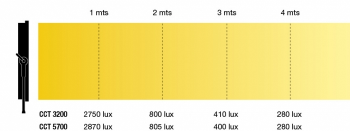

PRIXMA FLEX 80W V5 BI-COLOR

PRIXMA FLEX SERIES

The Prixma Flex are professional Led Panels for use in TV / Film / Photo studios. They are ideal for use in low-rise studios, and for lighting chroma key and backgrounds or sets. Variable temperature models available 3200-5700K°, or 2700K° to 6500K°, CRI95, Dimmable by DMX and Manual control.

DATOS FOTOMÉTRICOS

PRIXMA FLEX II 53-43 Variable color 3200K° - 5600K°

Distancia	1 mts	2 mts	3 mts	4 mts
Center beam	2750 lux	800 lux	410 lux	280 lux
CCT	3200	3200	3200	3200
CRI	94	94	94	94
Center beam	2870 lux	805 lux	400 lux	280 lux
CCT	5700	5700	5700	5700
CRI	95	95	95	95

MODELOS

53-59/BI

- Available 2 versions: Variable color temperature 3200K° - 5600K°, and 2700K° a 6500K°.
- High CRI ? 95.
- 80W Consumption.
- DMX and Manual Dimming control.
- AC auto 110-230VAC.
- DC with V-Mount batteries (accessory).

DIMENSIONES

L 107mm (4.21")

W 844mm (33.22")

H 238mm (9.37")