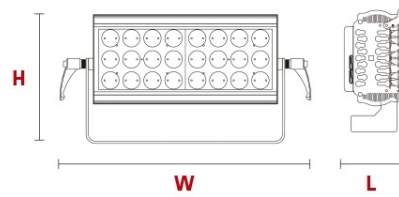

COLOR MAX PRO WASHER RGBW 24 LEDS x 10W

PRO WASHER LED RGBW

COLOR MAX LED WASHER are compact and high power led lighting fixtures, offering an attractive and modern design. COLOR MAX brings a wide range of tools to create every lighting needs on stage and architectural applications. Provides a large RGBW full colour palette, from deep colours to soft pastels, all from a single fixture. Available models for 24 or 48 pcs 10W power leds 4 in 1 RGBW, with highly efficient optical system. Powered by high quality electronic control and Mean Well® power supplies for offering a reliable equipment. DMX and Manual control, easy to operate with a comprehensive built-in effects engine. 100 - 240 volts.

DATOS FOTOMÉTRICOS

Lux	RED	800	480	320	230
	GREEN	980	560	360	252
	BLUE	288	175	114	90
° Beam	WHITE	1450	820	530	370
		ø 3.8m	ø 5m	ø 5.2m	ø 6.5m

MODELOS

53-54 24 leds 10W 4 in 1 RGBW

- Provides full colour palette RGBW.
- Models for 24 or 48 10W Power leds 4 in 1.
- DMX & Manual control, built-in programs.
- Attractive style and design.

DIMENSIONES

- L** 136mm (5.35")
- W** 552mm (21.73")
- H** 281mm (11.06")

FORNECIDO COM:

- Filter frame
- Power cable 2 mts.