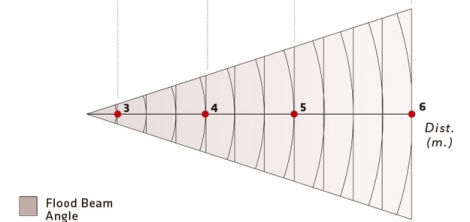

COLOR MAX PRO WASHER RGBW 24 LEDS x 10W

PRO WASHER LED RGBW

COLOR MAX LED WASHER are compact and high power led lighting fixtures, offering an attractive and modern design. COLOR MAX brings a wide range of tools to create every lighting needs on stage and architectural applications. Provides a large RGBW full colour palette, from deep colours to soft pastels, all from a single fixture. Available models for 24 or 48 pcs 10W power leds 4 in 1 RGBW, with highly efficient optical system. Powered by high quality electronic control and Mean Well® power supplies for offering a reliable equipment. DMX and Manual control, easy to operate with a comprehensive built-in effects engine. 100 - 240 volts.

DATOS FOTOMÉTRICOS

Lux	RED	800	480	320	230
	GREEN	980	560	360	252
	BLUE	288	175	114	90
° Beam	WHITE	1450	820	530	370
		ø 3.8m	ø 5m	ø 5.2m	ø 6.5m

MODELOS

53-54 24 leds 10W 4 in 1 RGBW

- Provides full colour palette RGBW.
- Models for 24 or 48 10W Power leds 4 in 1.
- DMX & Manual control, built-in programs.
- Attractive style and design.

DIMENSIONES

- L** 136mm (5.35")
- W** 552mm (21.73")
- H** 281mm (11.06")

FORNECIDO COM:

- Filter frame
- Power cable 2 mts.