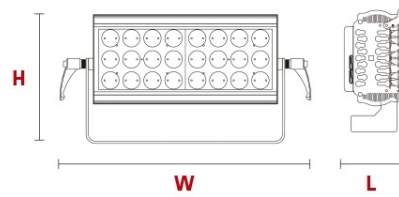

COLOR MAX PRO WASHER RGBW 24 LEDS x 10W

PRO WASHER LED RGBW

COLOR MAX LED WASHER are compact and high power led lighting fixtures, offering an attractive and modern design. COLOR MAX brings a wide range of tools to create every lighting needs on stage and architectural applications. Provides a large RGBW full colour palette, from deep colours to soft pastels, all from a single fixture. Available models for 24 or 48 pcs 10W power leds 4 in 1 RGBW, with highly efficient optical system. Powered by high quality electronic control and Mean Well® power supplies for offering a reliable equipment. DMX and Manual control, easy to operate with a comprehensive built-in effects engine. 100 - 240 volts.

DATOS FOTOMÉTRICOS

Lux	RED	800	480	320	230
	GREEN	980	560	360	252
	BLUE	288	175	114	90
° Beam	WHITE	1450	820	530	370
		ø 3.8m	ø 5m	ø 5.2m	ø 6.5m

MODELOS

53-54 24 leds 10W 4 in 1 RGBW

- Provides full colour palette RGBW.
- Models for 24 or 48 10W Power leds 4 in 1.
- DMX & Manual control, built-in programs.
- Attractive style and design.

DIMENSIONES

L	136mm (5.35")
W	552mm (21.73")
H	281mm (11.06")

FORNECIDO COM:

- Filter frame
- Power cable 2 mts.