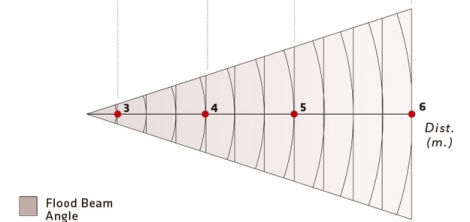

COLOR MAX PRO WASHER RGBW 24 LEDS x 10W

PRO WASHER LED RGBW

COLOR MAX LED WASHER are compact and high power led lighting fixtures, offering an attractive and modern design. COLOR MAX brings a wide range of tools to create every lighting needs on stage and architectural applications. Provides a large RGBW full colour palette, from deep colours to soft pastels, all from a single fixture. Available models for 24 or 48 pcs 10W power leds 4 in 1 RGBW, with highly efficient optical system. Powered by high quality electronic control and Mean Well® power supplies for offering a reliable equipment. DMX and Manual control, easy to operate with a comprehensive built-in effects engine. 100 - 240 volts.

DATOS FOTOMÉTRICOS

Lux	RED	800	480	320	230
	GREEN	980	560	360	252
	BLUE	288	175	114	90
° Beam	WHITE	1450	820	530	370
		ø 3.8m	ø 5m	ø 5.2m	ø 6.5m

MODELOS

53-54 24 leds 10W 4 in 1 RGBW

- Provides full colour palette RGBW.
- Models for 24 or 48 10W Power leds 4 in 1.
- DMX & Manual control, built-in programs.
- Attractive style and design.

DIMENSIONES

L	136mm (5.35")
W	552mm (21.73")
H	281mm (11.06")

FORNECIDO COM:

- Filter frame
- Power cable 2 mts.