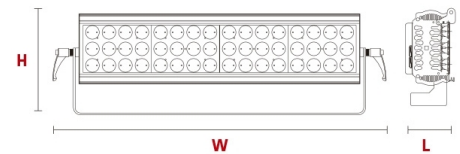

COLOR MAX PRO WASHER RGBW 48 LEDS x 10W

PRO WASHER LED RGBW

COLOR MAX LED WASHER are compact and high power led lighting fixtures, offering an attractive and modern design. COLOR MAX brings a wide range of tools to create every lighting needs on stage and architectural applications. Provides a large RGBW full colour palette, from deep colours to soft pastels, all from a single fixture. Available models for 24 or 48 pcs 10W power leds 4 in 1 RGBW, with highly efficient optical system. Powered by high quality electronic control and Mean Well® power supplies for offering a reliable equipment. DMX and Manual control, easy to operate with a comprehensive built-in effects engine. 100 - 240 volts

DIMENSIONES

L 136mm (5.35")

W 932mm (36.69")

H 281mm (11.06")

MODELOS

53-55 48 leds 10W 4 in 1 RGBW

- Provides full colour palette RGBW.
- Models for 24 or 48 10W Power leds 4 in 1.
- DMX & Manual control, built-in programs.
- Attractive style and design

FORNECIDO COM:

- Filter frame.
- Power cable 2 mts