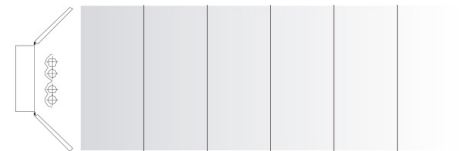

MODELOS

P031B

PAR LED 54 Leds 3W RGBW

PAR LEDS

Par Led Lighting 54 leds 3W RGBW
 Power supply: AC110-240V/50-60Hz
 Power consumption:200W
 Light source: 54x3W RGBW/A LEDs
 Beam Angle: 25°
 DMX Channels: 4/8CH
 Control Mode:Auto-run,Master/Slave,Sound-Active,DMX Mode
 DMX In/Out: 3-pin XLR connectors
 LED Lifespan: 500,000 hours
 Electronic Dimming:0-100% linear dimmer
 Strobe: Variable strobeIndicators:
 LED digital display
 Power connector: Power cord
 Housing case:Aluminum alloy body
 Protection class IP 20
 Weight:4.5kg

DATOS FOTOMÉTRICOS

With 2 Dulux L 55w Osram Lamps

Distance (mts)	1.00	2.00	3.00	4.00	5.00
Luminance (lux)	3200	810	350	190	110

DIMENSIONES

- L** 270mm (10.63")
- W** 750mm (29.55")
- H** 325mm (12.8")
-  10.5kg (23.15 Lbs)
-  750x280x180mm (29.53"x11.02"x7.09")