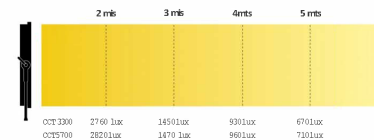

PRIXMA FLEX 400W HIGH POWER

STUDIO SOFT LED PANEL

PRIXMA FLEX 400W are Professional Led lighting panels, offering lightweight and compact construction with style and design. Available versions with adjustable color temperature (Variable White Color) versions 3200K° to 5600K° or 2800K° to 6500K°, and Single color 3200K° or 5700K°. Perfect application for large areas of TV Studios, Film and Photo. PRIMXA FLEX 400W are new generation of lighting fixtures, developed with the latest technology for producing high performance in lighting and energy efficiency, with high CRI and TLCI rating >95. Operates cool with efficient heatsink

PHOTOMETRIC DATA

PRIXMA PRO IV 400W 53-45 Variable color 3200K° - 5600K°

MODELOS

53-45

- High Power 400W Soft lighting.
- CRI & TLCI ? 95.
- Adjustable Color temperature versions 3200K° to 5600K°. or 2800K° to 6500K°
- Available models single color 5600K° or 3200K°
- Full Flicker Free.
- Cooling with efficient heatsinks design
- Interchangeable diffusor filters
- Optional barndoors 4 leaf
- Power 90V-240V
- Control method DMX or Local (manual) dimming.
- Lightweight construction and attractive design
- Pole Operated available