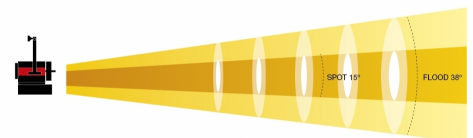

Flicker free, and noiseless turbine, to ensure maximum extension of the lifetime of the LED.

Available models Manual and Pole Operated.

MODELOS

SPL 300/MO Manual Operation SPL 300/PO Pole Operation

- High efficient led 300W. high CRI ? 95
- Colour temperature: 5600K° or 3200K°.
- Dimming 0 to 100%.
- Control method: DMX or Local (manual) dimming.
- Flicker Free.
- Fresnel lens Ø 175mm.
- Powercom for power daisy chain.
- Power consumption: 300W.
- Power requirements: 90V-240V 50/60Hz
- Warranty 2 years

DATOS FOTOMÉTRICOS

FRESNEL SPL-300

SPOT					
Distancia	4 mts	5 mts	6 mts	7 mts	8 mts
Center beam	4980 lux	2950 lux	2065 lux	1455 lux	1120 lux
Light beam diameter	1,60 mts	2,00 mts	2,30 mts	2,70 mts	2,90 mts
CCT	5500	5500	5500	5500	5500
CRI	95	95	95	95	95
Center beam	4330 lux	2550 lux	1765 lux	1265 lux	970 lux
Light beam diameter	1,60 mts	2,00 mts	2,30 mts	2,70 mts	2,90 mts
CCT	3050	3050	3050	3050	3050
CRI	96	96	96	96	96