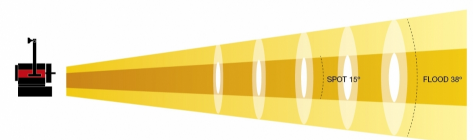

Flicker free, and noiseless turbine, to ensure maximum extension of the lifetime of the LED.

Available models Manual and Pole Operated.

MODELOS

SPL 250/MO Manual Operation SPL 250/PO Pole Operation

- High efficient led 250W. high CRI ? 95
- Colour temperature: 5600K° or 3200K°.
- Dimming 0 to 100%
- Control method: DMX or Local (manual) dimming.
- Flicker Free.
- Fresnel lens Ø 175mm.
- Powercom for power daisy chain.
- Power consumption: 260W.
- Power requirements: 90V-240V 50/60Hz.
- Warranty 2 years

FRESNEL SPL-250

SPOT					
Distancia	4 mts	5 mts	6 mts	7 mts	8 mts
Center beam	5122 lux	3272 lux	2250 lux	1690 lux	1454 lux
Light beam diameter	1,60 mts	2,00 mts	2,30 mts	2,70 mts	2,90 mts
CCT	5900	5900	5900	5900	5900
CRI	96,4	96,4	96,4	96,4	96,4
Center beam	2900 lux	1765 lux	1265 lux	890 lux	713 lux
Light beam diameter	1,60 mts	2,00 mts	2,30 mts	2,70 mts	2,90 mts
CCT	3100	3100	3100	3100	3100
CRI	92	92	92	92	92