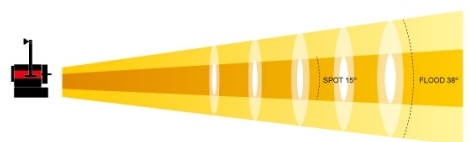

FRESNEL SPL-600/XL/BI/MO SPL-600/XL/BI/PO

SPOT							
Distancia	4 mts	5 mts	6 mts	7 mts	8 mts	9 mts	
Center beam	14770 lux	9845 lux	7049 lux	5127 lux	3969 lux	3202 lux	
Light beam diameter	3,00 mts	3,30 mts	3,50 mts	4,00 mts	4,60 mts	5,10 mts	
CCT	6600	6600	6600	6600	6600	6600	
CRI	96	96	96	96	96	96	
Center beam	9585 lux	6405 lux	4505 lux	3558 lux	2556 lux	2067 lux	
CCT	2800	2800	2800	2800	2800	2800	
CRI	97	97	97	97	97	97