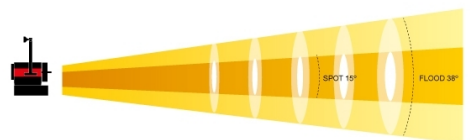

FRESNEL SPL-1000/BI/MO SPL-1000/BI/PO

SPOT						
Distancia	5 mts	6 mts	7 mts	8 mts	9 mts	10 mts
Center beam	12009 lux	9165 lux	6625 lux	5160 lux	4184 lux	3231 lux
Light beam diameter	4,10 mts	4,60 mts	5,10 mts	5,60 mts	6,40 mts	6,90 mts
CCT	6500	6500	6500	6500	6500	6500
CRI	96	96	96	96	96	96
Center beam	8326 lux	5856 lux	4828 lux	3338 lux	2697 lux	1835 lux
CCT	2800	2800	2800	2800	2800	2800
CRI	97	97	97	97	97	97