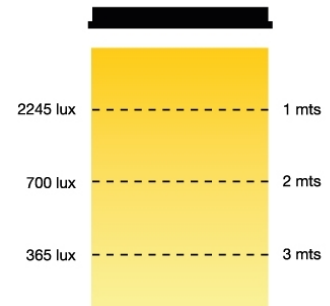

### LED CEILING PANEL

LED ceiling panel for surface mounting. Dimming 0-10V or DMX or Non dimming versions. Single white led lighting 3200K° or 5600K°, or Bi-color 3200K° to 5600K°. 80W power light, High CRI?95. Frame dimensions 600x600mm, provided with white opal diffuser or transparent microprismatic diffuser. Finished white or black color. AC100 to 240V.

#### LED CEILING PANEL 80W 73-20

Distance	1 mts	2 mts	3 mts
Center beam	2245 lux	700 lux	365 lux
Ø beam	3 mts²	4 mts²	7 mts²

### 73-20

- Led Ceiling Panel for Surface mounting
- Dimming 0-10V or via DMX512 or Non Dimming versions
- Power 80W, High CRI?95
- Dimensions 600x600mm
- Option diffusers with White Opal Diffuser or Transparent Microprismatic Diffuser