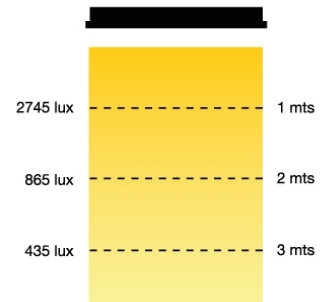

### LED CEILING PANEL

LED ceiling panel for recessed mounting. Dimming 0-10V or DMX or Non dimming versions. Single white led lighting 3200K° or 5600K°, or Bi-color 3200K° to 5600K°. 80W power light, High CRI?95. Frame dimensions 600x600mm, provided with transparent microprismatic diffuser. Finished white or black color. AC100 to 240V.

#### LED CEILING PANEL 80W 73-28

Distance	1 mts	2 mts	3 mts
Center beam	2745 lux	865 lux	435 lux
Ø beam	4 mts <sup>2</sup>	6 mts <sup>2</sup>	8 mts <sup>2</sup>

### 73-28

- Led Ceiling Panel for Recessed mounting
- Dimming 0-10V or via DMX512 or Non Dimming versions
- Power 80W, High CRI?95
- Dimmensions 600x600mm
- Option diffusers with White Opal Diffusser or Transparent Microprismatic Diffuser