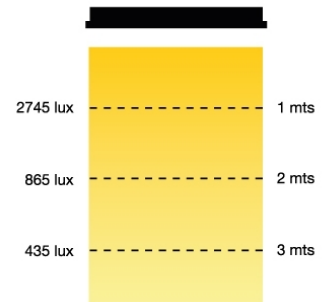

LED CEILING PANEL 80W RECESSED MOUNTING

LED CEILING PANEL

LED ceiling panel for recessed mounting. Dimming 0-10V or DMX or Non dimming versions. Single white led lighting 3200K° or 5600K°, or Bi-color 3200K° to 5600K°. 80W power light, High CRI?95. Frame dimensions 600x600mm, provided with transparent microprismatic diffuser. Finished white or black color. AC100 to 240V.

LED CEILING PANEL 80W 73-28

Distance	1 mts	2 mts	3 mts
Center beam	2745 lux	865 lux	435 lux
Ø beam	4 mts ²	6 mts ²	8 mts ²

MODELOS

73-28

- Led Ceiling Panel for Recessed mounting
- Dimming 0-10V or via DMX512 or Non Dimming versions
- Power 80W, High CRI?95
- Dimmensions 600x600mm
- Option diffusers with White Opal Diffusser or Transparent Microprismatic Diffuser