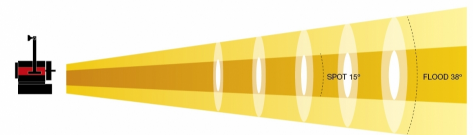

They are equipped with high quality drivers.

Flicker free, and noiseless turbine, to ensure maximum extension of the lifetime of the LED.

Available models Manual and Pole Operated.

MODELOS

53-20

- High efficient led 120W.
- Power consumption: 120W.
- Power requirements: 110V-240V 50/60Hz.
- Control method: Model 53-20/D: DMX or Local (manual) dimming.
- Colour temperature: 5600K° or 3200K°.
- Flicker Free.
- Fresnel lens Ø 120mm.
- Powercom for power daisy chain.
- Warranty 2 years

DATOS FOTOMÉTRICOS

FRESNEL 53-20 120W

SPOT					
Distancia	4 mts	5 mts	6 mts	7 mts	8 mts
Center beam	4300 lux	2650 lux	1870 lux	1380 lux	1049 lux
Light beam diameter	1,00 mts	1,50 mts	2,00 mts	2,50 mts	3,00 mts
CCT	5580	5580	5580	5580	5580
CRI	92	92	92	92	92
Center beam	5220 lux	3245 lux	2190 lux	1560 lux	1200 lux
Light beam diameter	1,00 mts	1,50 mts	2,00 mts	2,50 mts	3,00 mts
CCT	3100	3100	3100	3100	3100
CRI	93	93	93	93	93