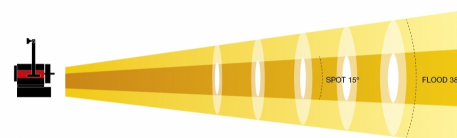

They are equipped with high quality drivers.

Flicker free, and noiseless turbine, to ensure maximum extension of the lifetime of the LED.

Available models Manual and Pole Operated.

MODELOS

53-20

- High efficient led 120W.
- Power consumption: 120W.
- Power requirements: 110V-240V 50/60Hz.
- Control method: Model 53-20/D: DMX or Local (manual) dimming.
- Colour temperature: 5600K° or 3200K°.
- Flicker Free.
- Fresnel lens Ø 120mm.
- Powercom for power daisy chain.
- Warranty 2 years

DATOS FOTOMÉTRICOS

FRESNEL 53-20 120W

SPOT					
Distancia	4 mts	5 mts	6 mts	7 mts	8 mts
Center beam	4300 lux	2650 lux	1870 lux	1380 lux	1049 lux
Light beam diameter	1,00 mts	1,50 mts	2,00 mts	2,50 mts	3,00 mts
CCT	5580	5580	5580	5580	5580
CRI	92	92	92	92	92
Center beam	5220 lux	3245 lux	2190 lux	1560 lux	1200 lux
Light beam diameter	1,00 mts	1,50 mts	2,00 mts	2,50 mts	3,00 mts
CCT	3100	3100	3100	3100	3100
CRI	93	93	93	93	93