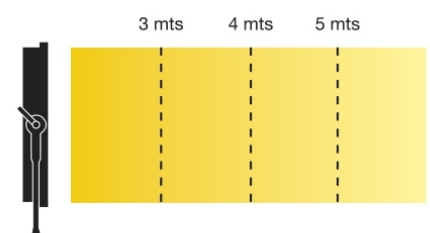

LEDs full calibrated with software and measured with a dedicated state-of-the-art spectrometer to ensure uniform color and same output performance for all Prixma Studio Pro RGBW lights.

Light aperture: 515 x 287mm with soft diffusion filter.

MODELOS

54-01

DMX / Manual control
CRI?95
Magenta/Green adjustments
HSI control
Built-in effects
LEE & Rosco Filters built-in
Dimmable 0 to 100%
Flicker free
Output wattage: 400W
Available accessories: Barndoor 4-leaf, Egg Crate, C Clamp, Spigot 28mm and Safety cable

Distance	3 mts	4 mts	5 mts
Center beam	1360 lux	870 lux	600 lux
Beam angle	120	120	120
CCT	6500	6500	6500

L 177mm (6.96") W 660mm (25.98")

H 389mm (15.31")  8,900 kg

PRIXMA STUDIO PRO RGBWW 400W - CCT 2500K° -