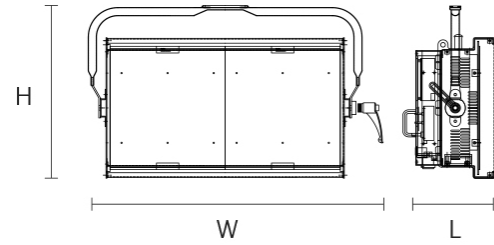

MODELOS

54-01

DMX / Manual control
CRI?95
Magenta/Green adjustments
HSI control
Built-in effects
LEE & Rosco Filters built-in
Dimmable 0 to 100%
Flicker free
Output wattage: 400W
Available accessories: Barndoor 4-leaf, Egg Crate, C Clamp, Spigot 28mm and Safety cable

Distance	3 mts	4 mts	5 mts
Center beam	1360 lux	870 lux	600 lux
Beam angle	120	120	120
CCT	6500	6500	6500

L 177mm (6.96") W 660mm (25.98")

H 389mm (15.31")  8,900 kg

PRIXMA STUDIO PRO RGBWW 400W - CCT 2500K° - 1