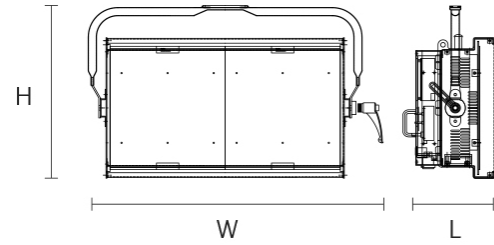

MODELOS

54-01

DMX / Manual control
CRI?95
Magenta/Green adjustments
HSI control
Built-in effects
LEE & Rosco Filters built-in
Dimmable 0 to 100%
Flicker free
Output wattage: 400W
Available accessories: Barndoor 4-leaf, Egg Crate, C Clamp, Spigot 28mm and Safety cable

Distance	3 mts	4 mts	5 mts
Center beam	1360 lux	870 lux	600 lux
Beam angle	120	120	120
CCT	6500	6500	6500

L 177mm (6.96") W 660mm (25.98")

H 389mm (15.31")  8,900 kg

PRIXMA STUDIO PRO RGBWW 400W - CCT 2500K° -