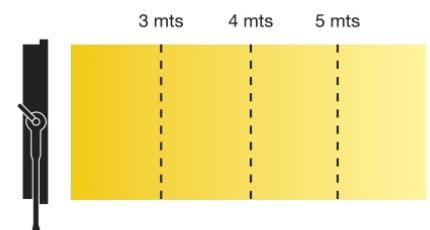

LEDs full calibrated with software and measured with a dedicated state-of-the-art spectrometer to ensure uniform color and same output performance for all Prixma Studio Pro RGBW lights.

Light aperture: 515 x 287mm with soft diffusion filter.

MODELOS

54-01

DMX / Manual control
CRI?95
Magenta/Green adjustments
HSI control
Built-in effects
LEE & Rosco Filters built-in
Dimmable 0 to 100%
Flicker free
Output wattage: 400W
Available accessories: Barndoor 4-leaf, Egg Crate, C Clamp, Spigot 28mm and Safety cable

Distance	3 mts	4 mts	5 mts
Center beam	1360 lux	870 lux	600 lux
Beam angle	120	120	120
CCT	6500	6500	6500

L 177mm (6.96") W 660mm (25.98")

H 389mm (15.31")  8,900 kg

PRIXMA STUDIO PRO RGBWW 400W - CCT 2500K° - 1