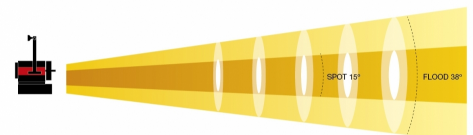

They are equipped with high quality drivers.

Flicker free, and noiseless turbine, to ensure maximum extension of the lifetime of the LED.

Available models Manual and Pole Operated.

MODELOS

SPL-200/BI/CPT

- High efficient LED 200W Bi-color (100W 2700K°+100W 6500K°)
- High CRI ? 95
- Power consumption: 100W
- Power requirements: 90V-240V 50/60Hz.
- Control method: DMX or Local (manual) dimming.
- Adjustable Colour temperature: 2700K° to 6500K°.
- Flicker Free.
- Fresnel lens Ø 120mm.
- Powercom for power daisy chain.
- Warranty 2 years

DATOS FOTOMÉTRICOS

FRESNEL 53-20/BI Variable white color

SPOT			
Distancia	2 mts	3 mts	4 mts
Center beam	2680 lux	1375 lux	785 lux
Light beam diameter	1,00 mts	1,60 mts	2,00 mts
CCT	6500	6500	6500
CRI	92,5	92,5	92,5
Center beam	2200 lux	1050 lux	172 lux
CCT	2750	2750	2750
CRI	97	97	97