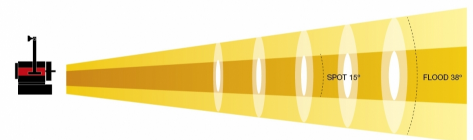

They are equipped with high quality drivers.

Flicker free, and noiseless turbine, to ensure maximum extension of the lifetime of the LED.

Available models Manual and Pole Operated.

MODELOS

SPL-200/BI/MO Manual Operation
SPL-200/BI/PO Pole Operation
Variable White Color

DATOS FOTOMÉTRICOS

FRESNEL SPL-200/BI Variable white color

SPOT					
Distancia	4 mts	5 mts	6 mts	7 mts	8 mts
Center beam	3810 lux	2430 lux	1680 lux	1203 lux	990 lux
Light beam diameter	1,10 mts	1,60 mts	1,90 mts	2,00 mts	2,30 mts
CCT	6300	6300	6300	6300	6300
CRI	92,6	92,6	92,6	92,6	92,6
Center beam	2975 lux	1900 lux	1340 lux	952 lux	750 lux
CCT	2825	2825	2825	2825	2825
CRI	96,5	96,5	96,5	96,5	96,5