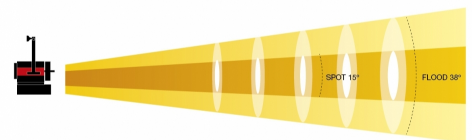

FLOOD					
Distancia	4 mts	5 mts	6 mts	7 mts	8 mts
Center beam	1400 lux	900 lux	630 lux	480 lux	380 lux
Light beam diameter	2,40 mts	3,00 mts	3,50 mts	4,20 mts	4,40 mts
CCT	6580	6580	6580	6580	6580
CRI	92,4	92,4	92,4	92,4	92,4
Center beam	1106 lux	703 lux	495 lux	365 lux	295 lux
CCT	2890	2890	2890	2890	2890
CRI	96,7	96,7	96,7	96,7	96,7