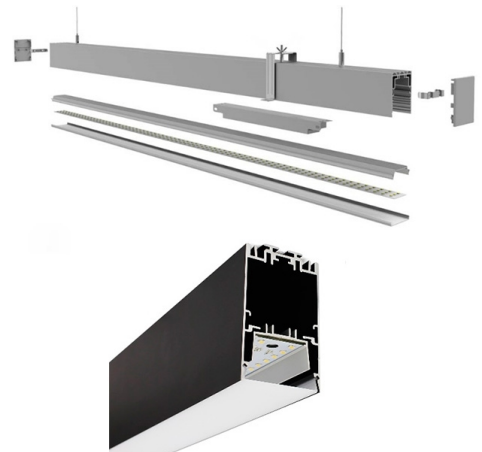

LINEAL PROFILE 24W or 40W - DIMMING

LED LIGHT PENDANT IN
ALUMINUM PROFILE 115cm
length

24W or 60W DIMMING LIGHT IN ALUMINUM
PROFILE, Length 115cm, Natural White Light
4000K° or Warm White 3200K°, CRI ? 90.

MODELOS

73-60 24W
73-61 40W

- Models with 24 Leds 1W and 40 Leds 1W
- Dimming
- Natural White Light (4000K°) or Warm White Light 3200K°, CRI ? 90
- Length of profile 115cm
- Supplied with steel cables 1mt to be suspended from the ceiling
- Power Required: 110V or 240V, 50/60Hz

FORNECIDO COM:

-Supplied with steel cable (x2) 1 mt long for ceiling suspension