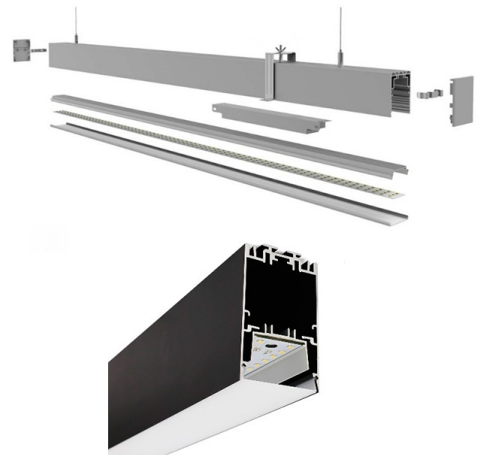

LINEAL PROFILE 40W or 80W - DIMMING

LED LIGHT PENDANT IN ALUMINUM PROFILE 200cm LENGTH

40W or 80W DIMMING LIGHT IN ALUMINUM
PROFILE, Length 200cm, Natural White Light
4000K° or Warm White 3200K°, CRI ? 90.

MODELOS

73-63 40W
73-64 80W

- Models with 24 Leds 1W and 40 Leds 1W
- Dimming
- Natural White Light (4000K°) or Warm White Light 3200K°, CRI ? 90
- Length of profile 115cm
- Supplied with steel cables 1mt to be suspended from the ceiling
- Power Required: 110V or 240V, 50/60Hz

FORNECIDO COM:

-Supplied with 1 mt steel cable (2) for ceiling suspension